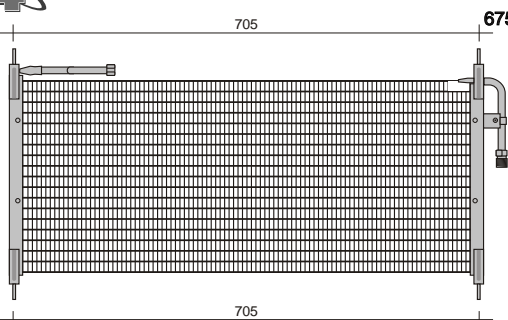

650 x 362 x 22

MJA7390AB / MJA7390AC / MJA7390AD / MJD7390AB / MJD7390AC / MJD7390AD

4 SEASONS

53675

675 x 450 x 26

CBC8074

4 SEASONS

53839

675 x 288 x 22

CBC2809

4 SEASONS

53840

650 x 406 x 25

CBC9822 / CBC9823

4 SEASONS

53841